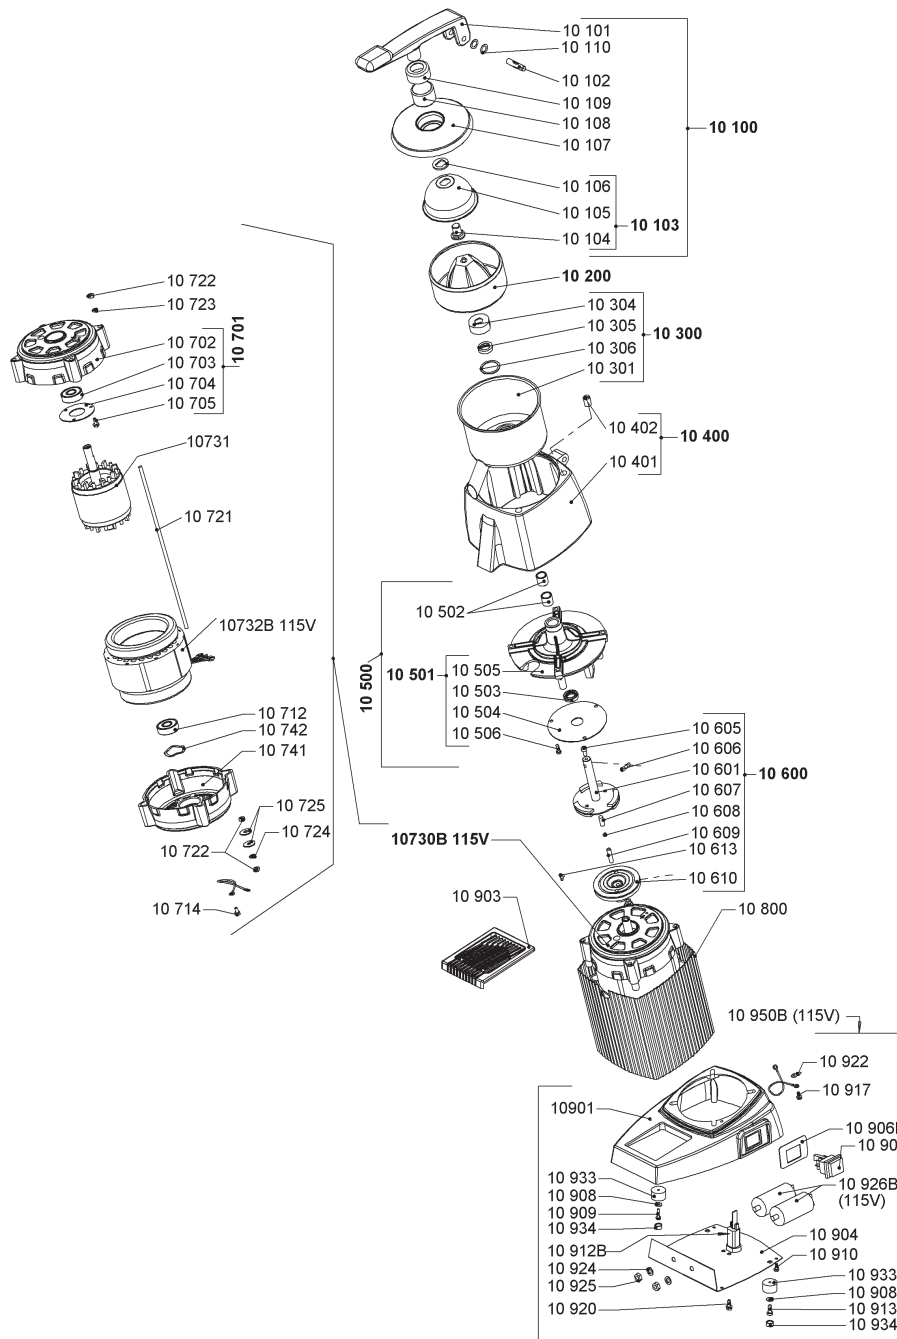

PARTS BREAKDOWN

ITEM	MODEL
48111	Santos 10CV1

PARTS BREAKDOWN

ITEM	MODEL
48111	Santos 10CV1

Item No.	Description	Position	Item No.	Description	Position	Item No.	Description	Position
39729	Complete Lever for 48111	10100	73120	Friction Plate for 48111	10504	AM922	Complete Motor 110V 60Hz for 48111	10730B
40683	Black Lever for 48111	10101	73121	Intermediate Flange Only for 48111	10505	AC370	Complete Rotor with Shaft for 48111	10731
40421	Lever Axle (Pin) D8x34 for 48111	10102	73122	Screw H4x12 for 48111	10506	AM923	Stator Only 110V 60Hz for 48111	10732B
40684	Complete Cup with Screw and Washer for 48111	10103	40699	Complete Friction Clutch for 48111	10600	AC371	Lower Flange for 48111	10741
40685	Cup Locking Screw for 48111	10104	40700	Friction Clutch & Disc (Welded) for 48111	10601	AC372	Ondulated Washer for 48111	10742
40686	Stainless Steel Cup Only for 48111	10105	40701	Screw HC M5x10 Stainless Steel for 48111	10605	73141	Stainless Steel Housing for 48111	10800
40687	Stainless Steel Washer for 48111	10106	40529	Stainless Steel Driving Pin for 48111	10606	44062	Chromed Base Only for 48111	10901
73114	Stainless Steel Cover Only for 48111	10107	40702	Fiber Pushing Pin for 48111	10607	40706	Plastic Drip Tray for 48111	10903
73115	Stainless Steel Spring for 48111	10108	40703	Steel Ball D6 for 48111	10608	73144	Bottom Plate for 48111	10904
73116	Stainless Steel Spring Cap for 48111	10109	40704	Brake Stainless Steel Spring for 48111	10609	40707	Switch for 48111	10905
73117	Lever Washer for 48111	10110	40705	Complete Drive Plate for 48111	10610	AM924	On-Off Plate (110V UL) for 48111	10906B
40688	Perforated Strainer (Stainless Steel) for 48111	10200	AC367	Screw HC M6x8 for 48111	10613	73147	Washer 4x10 for 48111	10908
40689	Complete Stainless Steel Bowl with Nut for 48111	10300	73125	Complete Upper Flange for 48111	10701	73148	Screw H4x16 ZN for 48111	10909
73118	Stainless Steel Bowl for 48111	10301	73126	Upper Flange for 48111	10702	73149	Screw H4x10 for 48111	10910
40690	Nylon Nut for 48111	10304	73127	Bearing 6201 for 48111	10703	44063	Power Cord with USA Plug for 48111	10912B
40691	Gasket D12x22x5 for 48111	10305	73128	Bearing Washer for 48111	10704	73151	Screw 4.8x16 ZN for 48111	10913
40692	Polyethylene Washer for 48111	10306	73129	Screw H4x10 ZN for 48111	10705	73153	Screw 4x10 for 48111	10917
44058	Chromed Aluminum Top (Bowl) with 4 Nuts for 48111	10400	73132	Bearing 6201 for 48111	10712	73156	Screw H M5x12 ZN for 48111	10920
44059	Chromed Aluminum Top Only (Bowl) for 48111	10401	73134	Screw H4x10 ZN for 48111	10714	AM925	Ground Symbol for 48111	10922
40695	Bowl Locking Nut for 48111	10402	73135	Assembling Threaded Rod M5 for 48111	10721	AM926	Washer AZ 8 for 48111	10924
40696	Complete Intermediate Flange for 48111	10500	73136	Nut H M5 ZN for 48111	10722	AM927	Nut H M8 ZN for 48111	10925
73119	Equipped Intermediate Flange without Brushes for 48111	10501	73137	Split Washer D5 for 48111	10723	AM928	Foot (for NSF 110V) for 48111	10933
40697	Bronze Bearing for 48111	10502	73138	Washer AZ 5 for 48111	10724	AM929	Cap (for 110V) for 48111	10934
40698	Gasket 12x22x5 for 48111	10503	73139	Washer 6x18 for 48111	10725	AP892	Complete Chromed Base NSF 110V for 48111	10950B